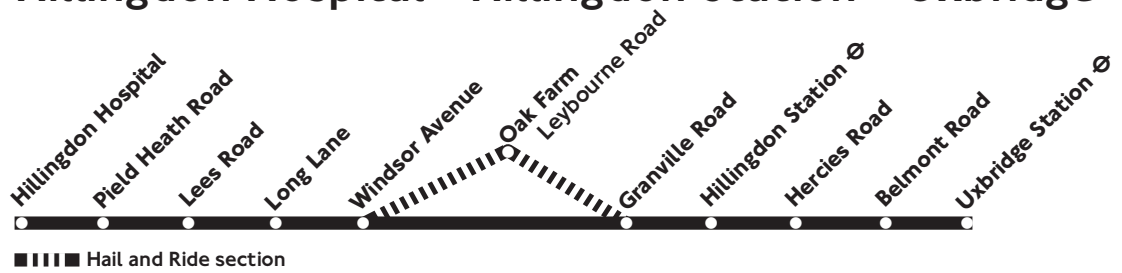

3.5.03 T48260

U2

Daily

Hillingdon Hospital - Hillingdon Station - Uxbridge

NOTE: OAK FARM, LEYBOURNE ROAD IS SERVED ON MONDAYS TO SATURDAYS BETWEEN 0900 AND 1620.

AT OTHER TIMES AND ALL DAY ON SUNDAYS, BUSES RUN VIA GRANVILLE ROAD AND THE ENTIRE LENGTH OF WINDSOR AVENUE.

Saturday (also Good Friday)

Hillingdon Hospital	0515	0545	0615	0635	0655	0715	0735	0755	0815	0830	0845	0855
Uxbridge Road Long Lane	0520	0550	0620	0640	0700	0720	0740	0800	0820	0835	0850	0900
Oak Farm Leybourne Road	↓	↓	↓	↓	↓	↓	↓	↓	↓	↓	↓	0906
Hillingdon Station	0527	0557	0627	0647	0707	0727	0747	0807	0827	0842	0857	0911
Uxbridge Station	0535	0605	0635	0655	0715	0735	0755	0815	0835	0850	0905	0920
Hillingdon Hospital	0905	Then	1615	1625	Then	1815	1830	1845	1900	1920		
Uxbridge Road Long Lane	0910	about	1620	1630	about	1820	1835	1850	1905	1925		
Oak Farm Leybourne Road	0916	every	1626	↓	every	↓	↓	↓	↓	↓		
Hillingdon Station	0921	10 minutes	1631	1638	10 minutes	1828	1842	1857	1912	1932		
Uxbridge Station	0930	until	1640	1647	until	1837	1850	1905	1920	1940		
Hillingdon Hospital	1940	Then every	00	20	40	2400						
Uxbridge Road Long Lane	1945	20 minutes	05	25	45	until	0005					
Hillingdon Station	1952	at these mins	12	32	52	0012						
Uxbridge Station	2000	past the hour	20	40	00	0020						